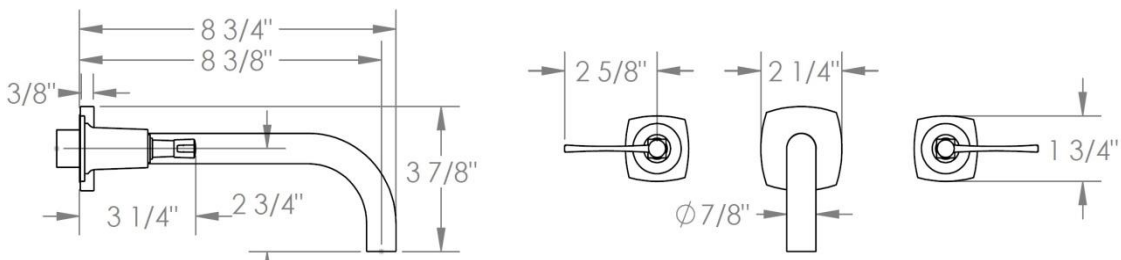

115-2.2-MZ4

Widespread Wall Mounted

Meets the applicable requirements of ASME A112.18.1-2005/CSA B125.1-05, entitled "Plumbing Supply Fittings"

WATERMARK DESIGNS 9/22/2016

350 Dewitt Ave Brooklyn NY 11207 USA T 718 257 2800 F 718 257 2144 info@watermark-designs.com